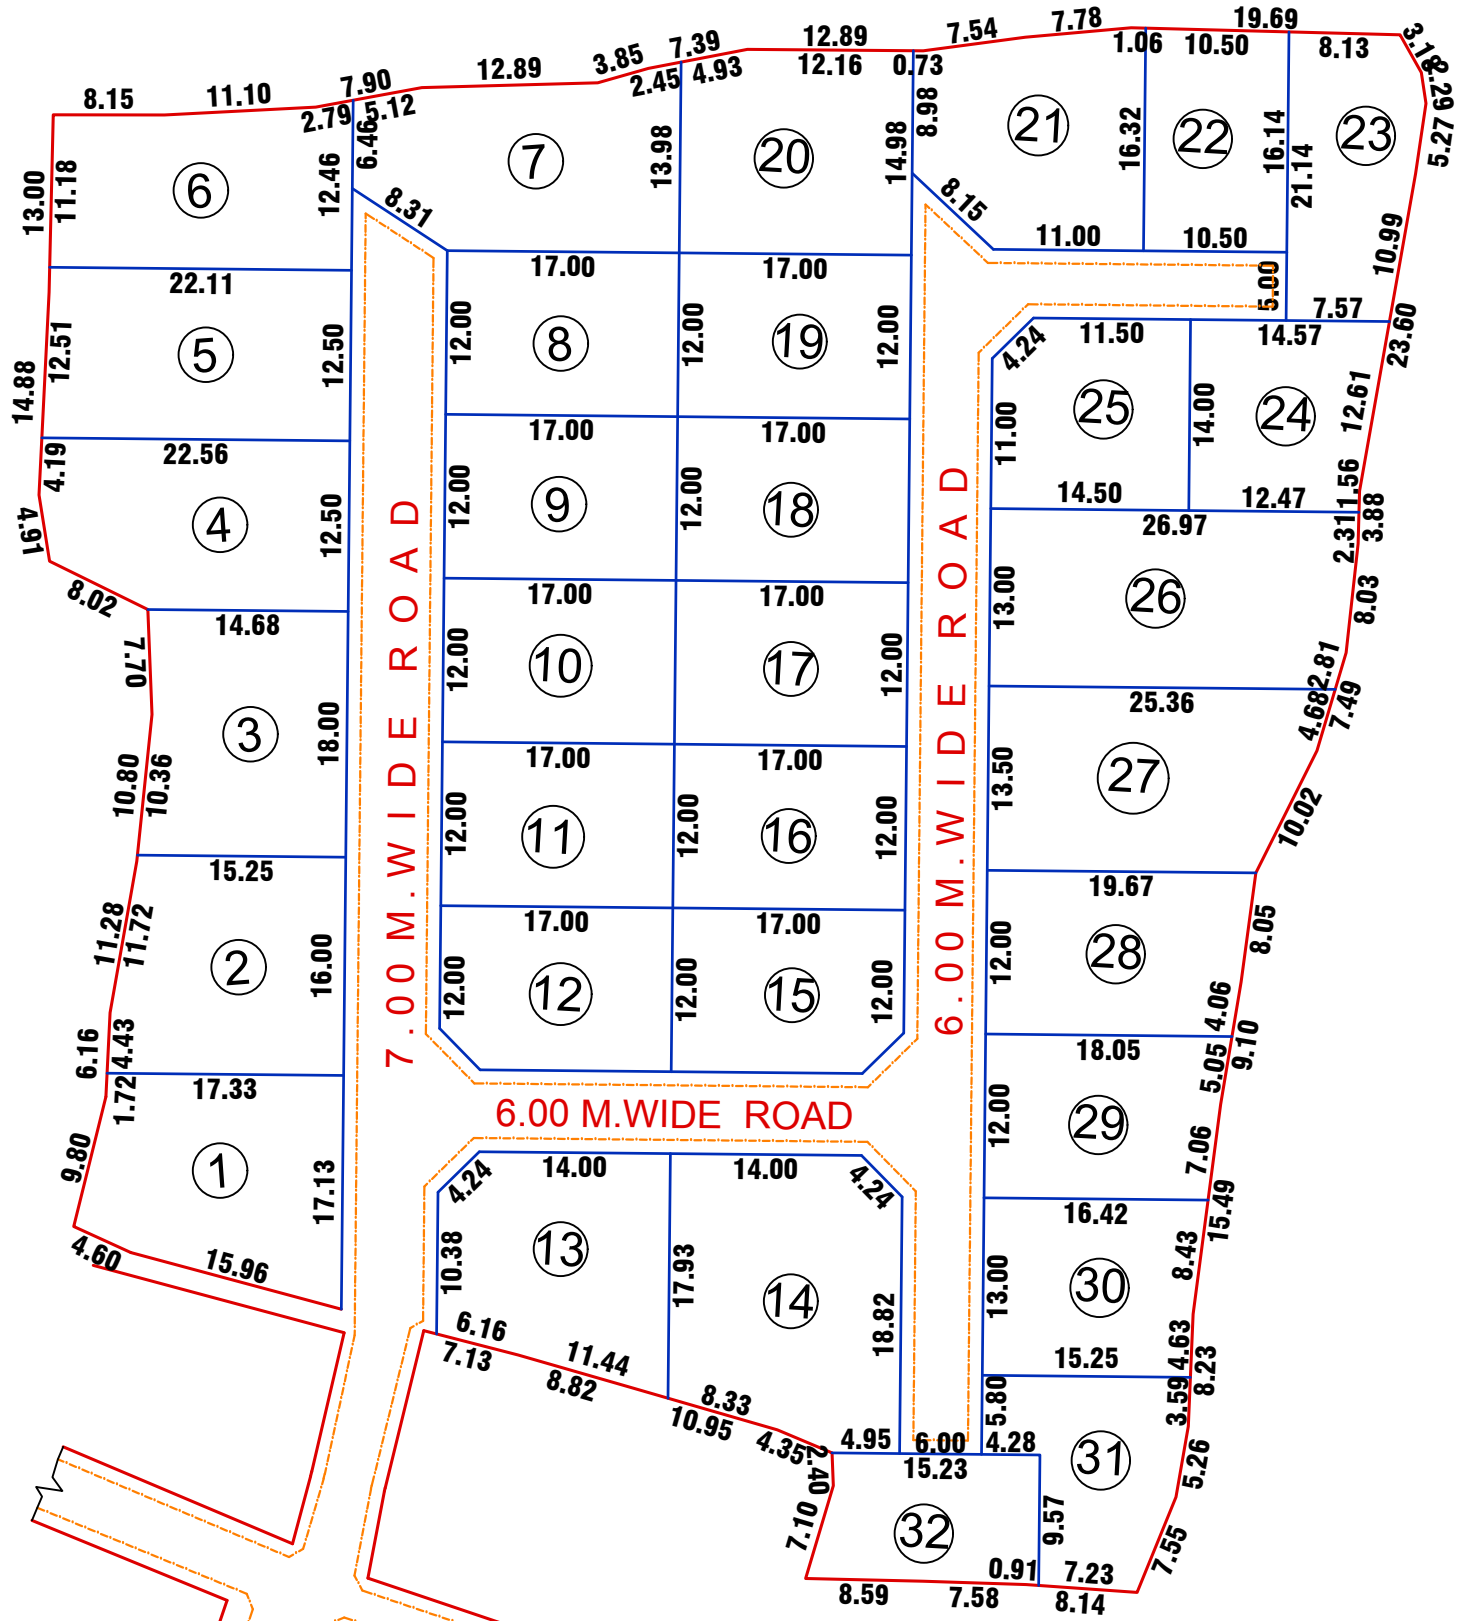

PLOTS AT KALLEKAD

(NEAR VYASA SCHOOL)

SHORNUR ROAD

KIZHAKKENCHERY KAVU

| | | | | | | | |
|----|------|----|------|----|------|----|------|
| 1 | 6.60 | 11 | 5.00 | 21 | 6.10 | 31 | 4.30 |
| 2 | 6.50 | 12 | 5.00 | 22 | 4.20 | 32 | 3.60 |
| 3 | 6.40 | 13 | 6.40 | 23 | 4.60 | | |
| 4 | 6.50 | 14 | 8.40 | 24 | 4.60 | | |
| 5 | 6.80 | 15 | 5.00 | 25 | 4.90 | | |
| 6 | 6.20 | 16 | 5.00 | 26 | 8.40 | | |
| 7 | 6.90 | 17 | 5.00 | 27 | 7.60 | | |
| 8 | 5.00 | 18 | 5.00 | 28 | 5.50 | | |
| 9 | 5.00 | 19 | 5.00 | 29 | 5.00 | | |
| 10 | 5.00 | 20 | 6.20 | 30 | 5.00 | | 0.00 |